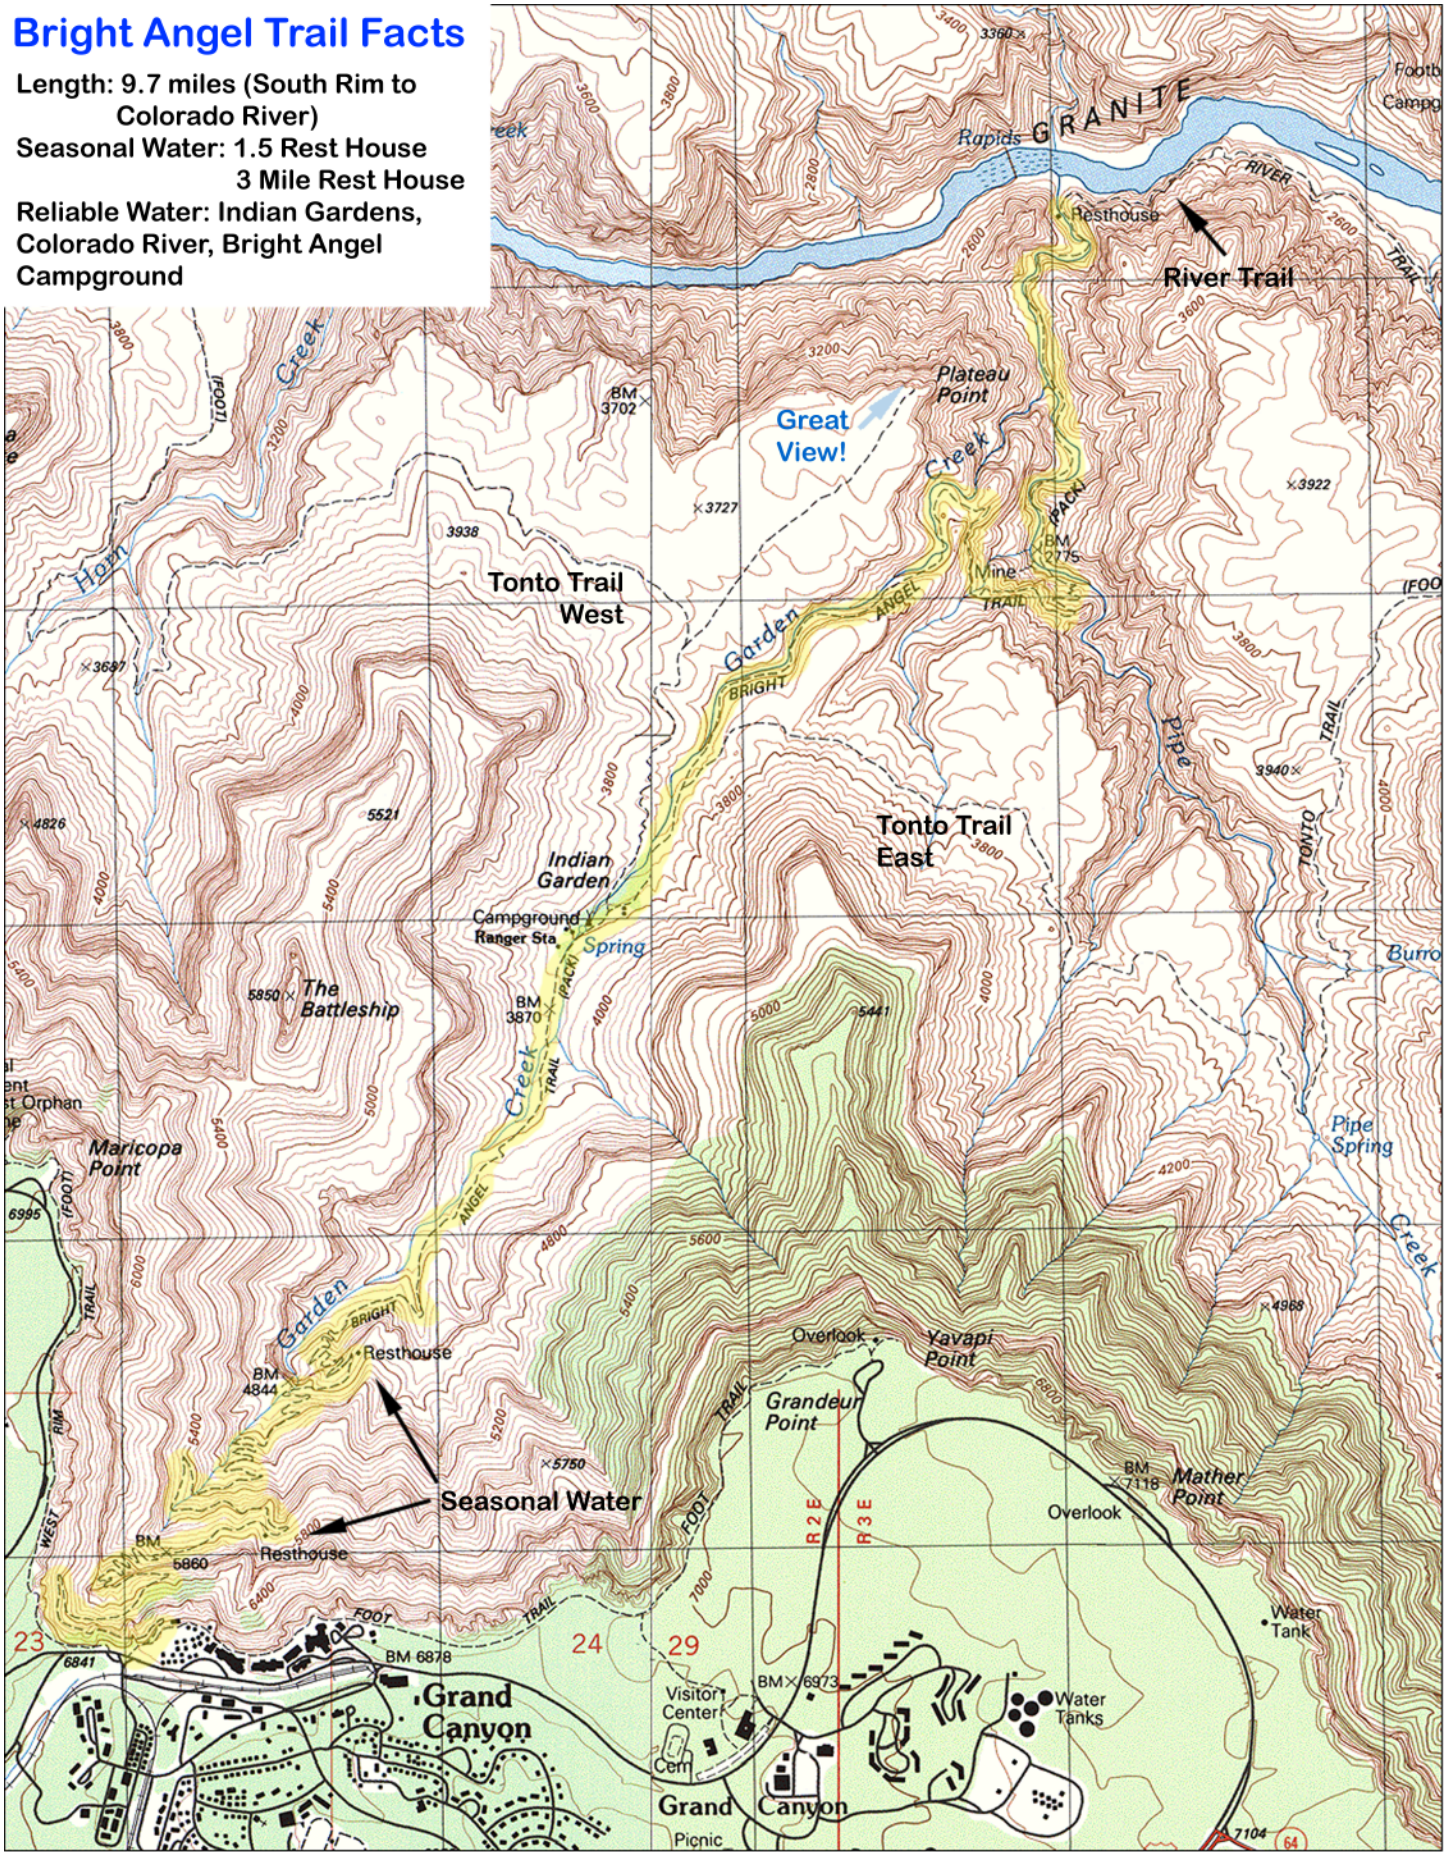

Bright Angel Trail Facts

Length: 9.7 miles (South Rim to Colorado River)

Seasonal Water: 1.5 Rest House
3 Mile Rest House

Reliable Water: Indian Gardens, Colorado River, Bright Angel Campground

TN 12 1/2° MN